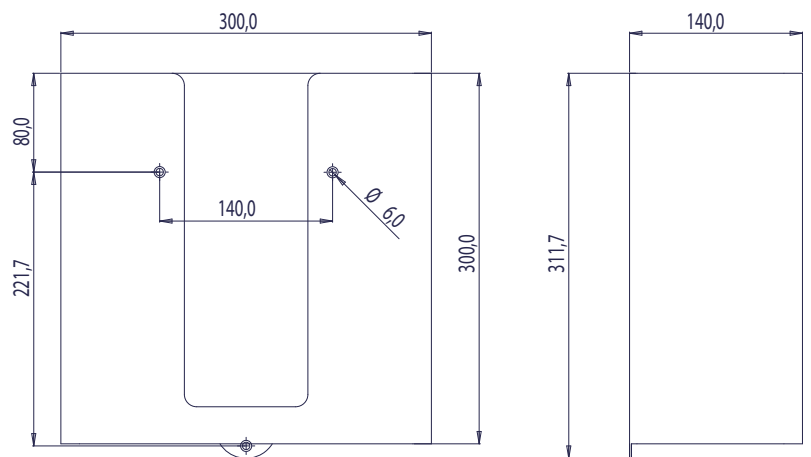

### specification text

PROOX cloth towel dispenser ONE dark passion, made out of aluminum, black anodized.

dimensions: 300 x 300 x 140 mm  
cover 3mm thickness

Cloth towel dispenser made out of black anodised aluminium. Cover 3 mm thickness. Intended for wall mounting. Perfect for classic 300mm-wide cloth towels. Includes stainless steel screws and anchors.